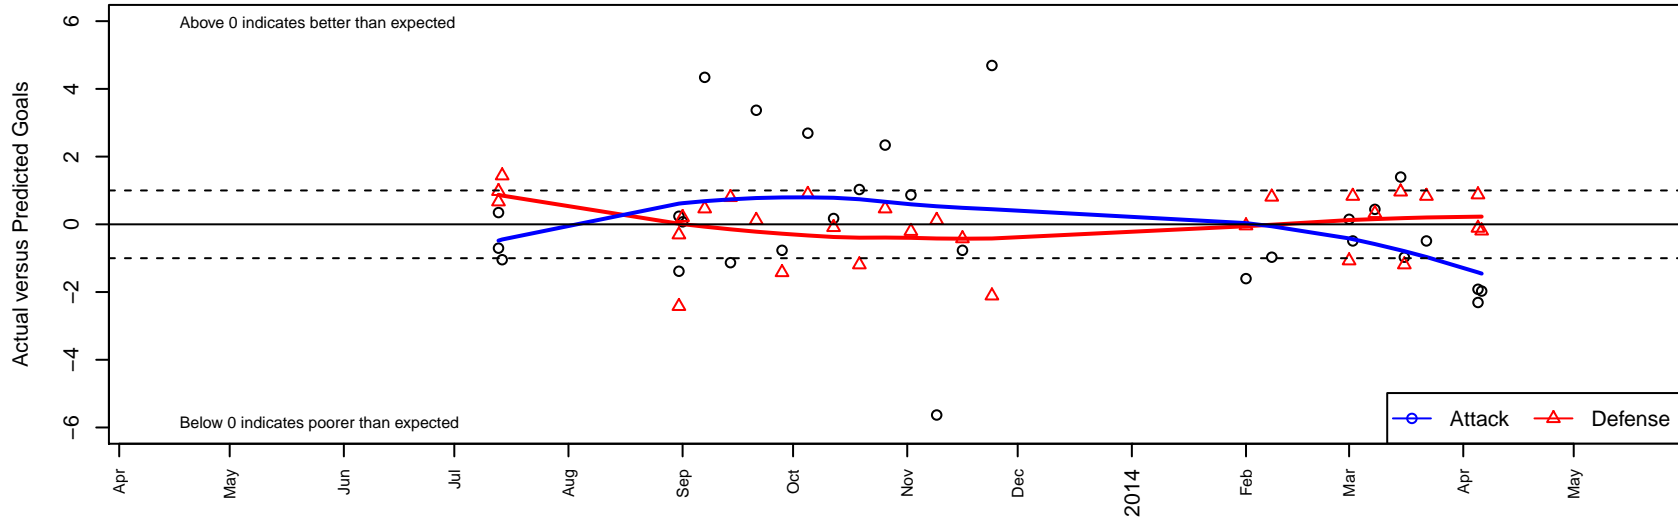

ISC Gunners C B00

Issaquah SC
 Issaquah, WA
 B00 total strength=778
 attack=1.22 defense=0.7
 fall league = PSPL Copa U13, Spr PSPL Class
 alt names used:
 ISC Gunners C B00
 ISC Gunners C
 ISC Gunners B'00 C
 ISC Gunners B00 C
 Gunners B00 C
 ISSAQUAH SC ISC GUNNERS B00 C (WA)

Venues played:
 ISC Gunners Invitational BU13
 Labor Day Cup BU13
 PSPL Copa U13
 Spr PSPL Classic 2 U13
 WA Cup BU13 Bronze U13

ISC Gunners C B00
 Dots are actual minus expected GF (blue circles) and GA (red triangles).
 Blue line is smoothed change in attack strength. Red is smoothed change in defense strength.